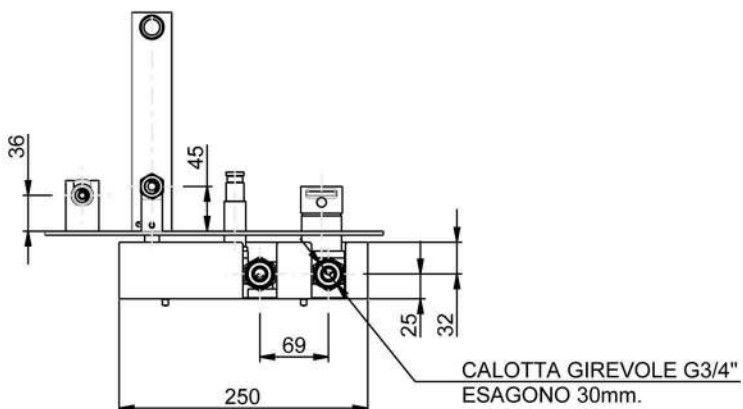

LOFT WALL MOUNTED BATH FILLER WITH HANDHELD SHOWER

TOP VIEW

GENERAL INFO

| | |
|-----------------|----------------------------|
| HEIGHT | 120MM (EXCLUDING HANDHELD) |
| WIDTH | 340MM |
| DEPTH | 209MM* |
| HANDHELD SHOWER | INCLUDED |
| FINISH | CHROME ON BRASS |
| GUARANTEE | 5 YEARS |
| OTHER FINISHES | GOLD** NICKEL** |

* TO CENTRE OF SPOUT

** OTHER FINISHES AVAILABLE TO SPECIAL ORDER

BOTTOM VIEW

FRONT VIEW / SIDE VIEW