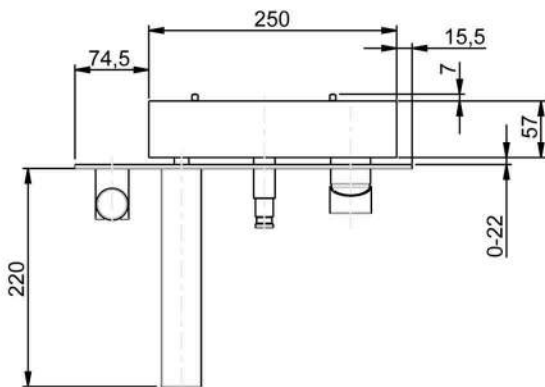

LOFT WALL MOUNTED BATH FILLER WITH HANDHELD SHOWER

TOP VIEW

GENERAL INFO

| | |
|-----------------|----------------------------|
| HEIGHT | 120MM (EXCLUDING HANDHELD) |
| WIDTH | 340MM |
| DEPTH | 209MM* |
| HANDHELD SHOWER | INCLUDED |
| FINISH | CHROME ON BRASS |
| GUARANTEE | 5 YEARS |
| OTHER FINISHES | GOLD** NICKEL** |

* TO CENTRE OF SPOUT

** OTHER FINISHES AVAILABLE TO SPECIAL ORDER

BOTTOM VIEW

FRONT VIEW / SIDE VIEW